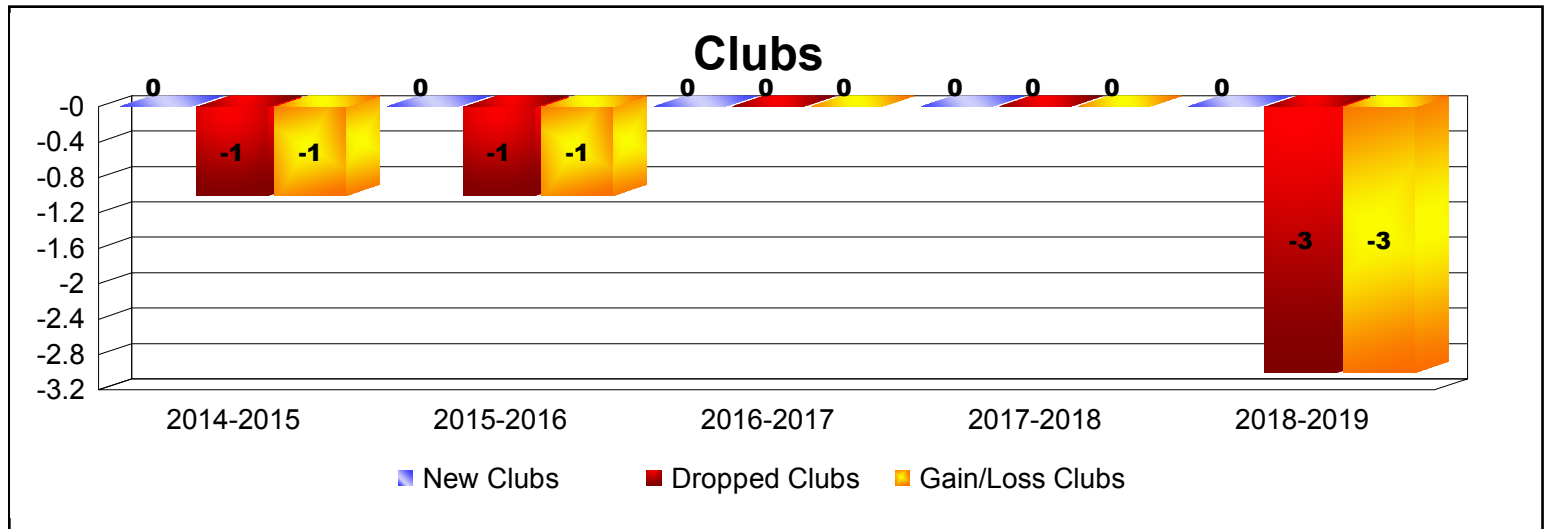

Year	New Clubs	Dropped Clubs	Gain/ Loss Clubs	New Members	Charter Members	Reinstate Members	Transfer Members	Total Member Added	Total Members Dropped	Gain/ Loss Members
2014-2015	0	-1	-1	66	3	5	4	78	-120	-42
2015-2016	0	-1	-1	54	0	5	5	64	-111	-47
2016-2017	0	0	0	67	0	15	3	85	-111	-26
2017-2018	0	0	0	95	9	2	6	112	-113	-1
2018-2019	0	-3	-3	45	0	1	4	50	-83	-33
Average	0	-1	-1	65	2	6	4	78	-108	-30

Year	New Clubs	Dropped Clubs	Gain/ Loss Clubs	New Members	Charter Members	Reinstate Members	Transfer Members	Total Member Added	Total Members Dropped	Gain/ Loss Members
2014-2015	0	0	0	1	0	0	1	2	-4	-2
2015-2016	0	0	0	1	0	0	0	1	-3	-2
2016-2017	0	0	0	0	0	2	0	2	-5	-3
2017-2018	1	0	1	11	22	0	2	35	0	35
2018-2019	0	-1	-1	1	0	0	0	1	-33	-32
Average	0	0	0	3	4	0	1	8	-9	-1