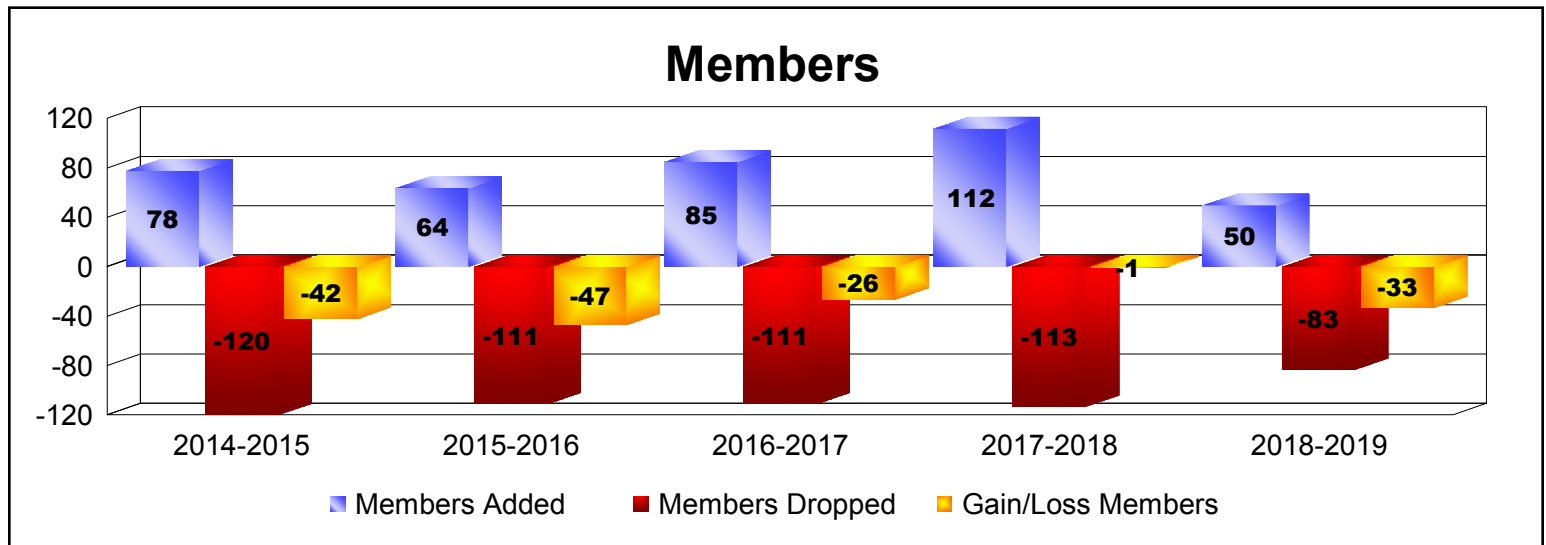

Year	New Clubs	Dropped Clubs	Gain/ Loss Clubs	New Members	Charter Members	Reinstate Members	Transfer Members	Total Member Added	Total Members Dropped	Gain/ Loss Members
2014-2015	0	-1	-1	66	3	5	4	78	-120	-42
2015-2016	0	-1	-1	54	0	5	5	64	-111	-47
2016-2017	0	0	0	67	0	15	3	85	-111	-26
2017-2018	0	0	0	95	9	2	6	112	-113	-1
2018-2019	0	-3	-3	45	0	1	4	50	-83	-33
Average	0	-1	-1	65	2	6	4	78	-108	-30

Year	New Clubs	Dropped Clubs	Gain/ Loss Clubs	New Members	Charter Members	Reinstate Members	Transfer Members	Total Member Added	Total Members Dropped	Gain/ Loss Members
2014-2015	0	0	0	1	0	0	1	2	-4	-2
2015-2016	0	0	0	1	0	0	0	1	-3	-2
2016-2017	0	0	0	0	0	2	0	2	-5	-3
2017-2018	1	0	1	11	22	0	2	35	0	35
2018-2019	0	-1	-1	1	0	0	0	1	-33	-32
Average	0	0	0	3	4	0	1	8	-9	-1