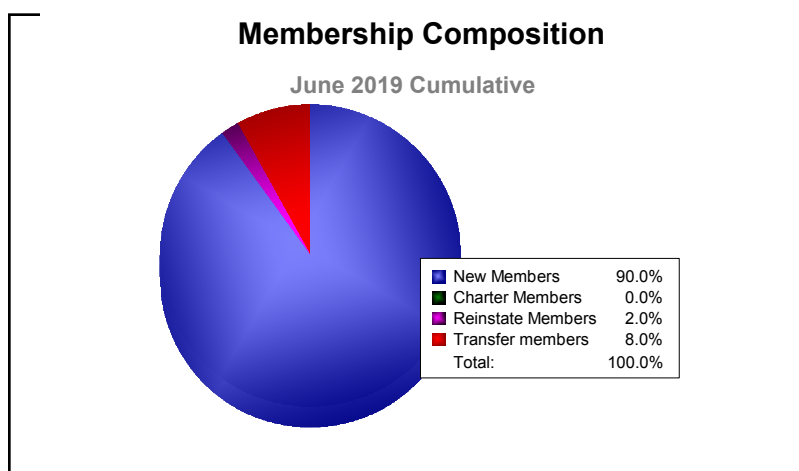

Year	New Clubs	Dropped Clubs	Gain/ Loss Clubs	New Members	Charter Members	Reinstate Members	Transfer Members	Total Member Added	Total Members Dropped	Gain/ Loss Members
2014-2015	0	-1	-1	66	3	5	4	78	-120	-42
2015-2016	0	-1	-1	54	0	5	5	64	-111	-47
2016-2017	0	0	0	67	0	15	3	85	-111	-26
2017-2018	0	0	0	95	9	2	6	112	-113	-1
2018-2019	0	-3	-3	45	0	1	4	50	-83	-33
Average	0	-1	-1	65	2	6	4	78	-108	-30

Year	New Clubs	Dropped Clubs	Gain/ Loss Clubs	New Members	Charter Members	Reinstate Members	Transfer Members	Total Member Added	Total Members Dropped	Gain/ Loss Members
2014-2015	0	0	0	1	0	0	1	2	-4	-2
2015-2016	0	0	0	1	0	0	0	1	-3	-2
2016-2017	0	0	0	0	0	2	0	2	-5	-3
2017-2018	1	0	1	11	22	0	2	35	0	35
2018-2019	0	-1	-1	1	0	0	0	1	-33	-32
Average	0	0	0	3	4	0	1	8	-9	-1