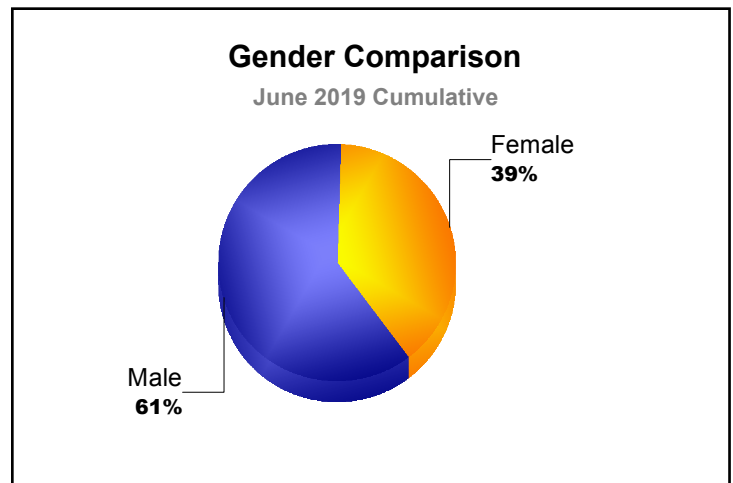

Year	New Clubs	Dropped Clubs	Gain/ Loss Clubs	New Members	Charter Members	Reinstate Members	Transfer Members	Total Member Added	Total Members Dropped	Gain/ Loss Members
2014-2015	0	-1	-1	66	3	5	4	78	-120	-42
2015-2016	0	-1	-1	54	0	5	5	64	-111	-47
2016-2017	0	0	0	67	0	15	3	85	-111	-26
2017-2018	0	0	0	95	9	2	6	112	-113	-1
2018-2019	0	-3	-3	45	0	1	4	50	-83	-33
Average	0	-1	-1	65	2	6	4	78	-108	-30